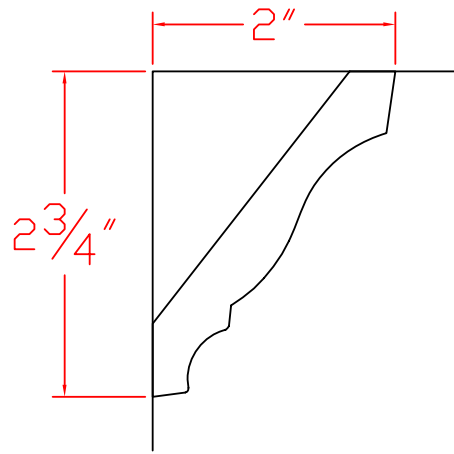

ATW 3044 CROWN  
WALL COVERAGE

3-3/8" CROWN MOULDING  
ATW-3044

**Advanced  
TrimWright, Inc.™**

The New Standard of Exterior Trim Products  
250 Cape Highway East Taunton, MA 02718  
Phone: 508-822-7745 Fax: 508-822-7734  
Website: www.advancedtrimwright.com  
© 2005 AdvancedTrimWright, Inc.

SCALE	DATE	DESIGNED BY	CHECKED BY	APPROVED
2:1	1/4/07	JJM		X
PROFILE TYPE: CROWN MOULDING				
SIZE: 9/16" X 3-3/8"				
LOCATION: S:\CADD\OFFICE\MOULDINGS\3044				

ATW-3044