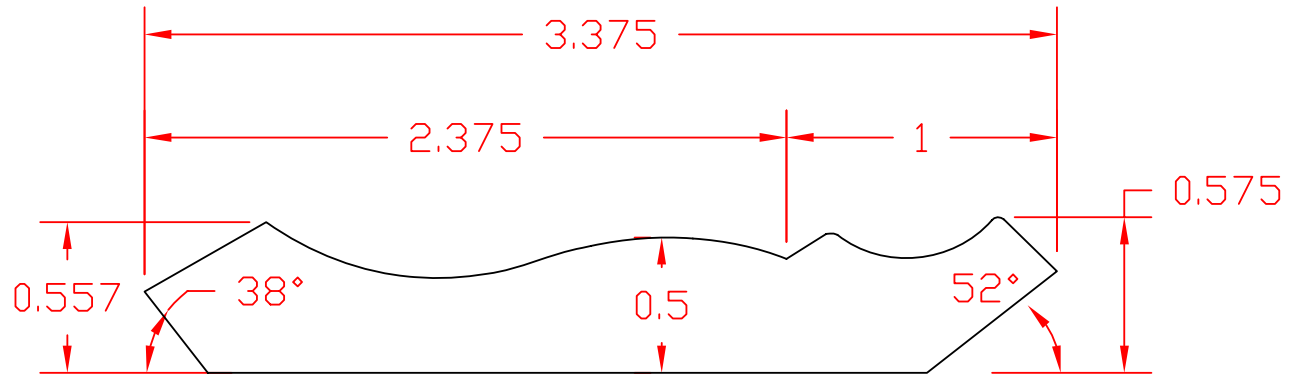

ATW 3044 CROWN  
WALL COVERAGE

3-3/8" CROWN MOULDING  
ATW-3044

**Advanced  
TrimWright, Inc.™**

The New Standard of Exterior Trim Products  
250 Cape Highway East Taunton, MA 02718  
Phone: 508-822-7745 Fax: 508-822-7734  
Website: www.advancedtrimwright.com  
© 2005 AdvancedTrimWright, Inc.

SCALE	DATE	DESIGNED BY	CHECKED BY	APPROVED
2:1	1/4/07	JJM		X
PROFILE TYPE: CROWN MOULDING				
SIZE: 9/16" X 3-3/8"				
LOCATION: S:\CADD\OFFICE\MOULDINGS\3044				

ATW-3044