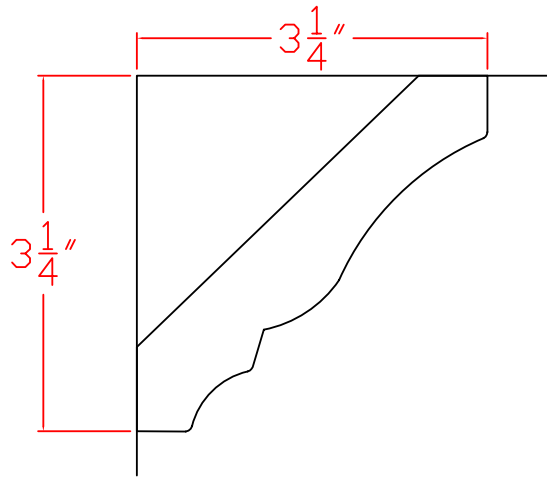

ATW 3027 CROWN  
WALL COVERAGE

4-5/8" Crown MOULDING  
ATW-3027

<p><b>Advanced TrimWright, Inc.</b><sup>TM</sup></p> <p>The New Standard of Exterior Trim Products</p> <p>250 Cape Highway East Taunton, MA 02718          Phone: 508-822-7745 Fax: 508-822-7734          Website: www.advancedtrimwright.com          © 2005 AdvancedTrimWright, Inc.</p>	SCALE	DATE	DESIGNED BY	CHECKED BY	APPROVED
	2:1	3/27/06	JEC		X
	PROFILE TYPE: CROWN MOULDING				
	SIZE: 5/8" X 4-5/8"				
LOCATION: S:\CADD\OFFICE\MOULDINGS\3027					
ATW-3027					