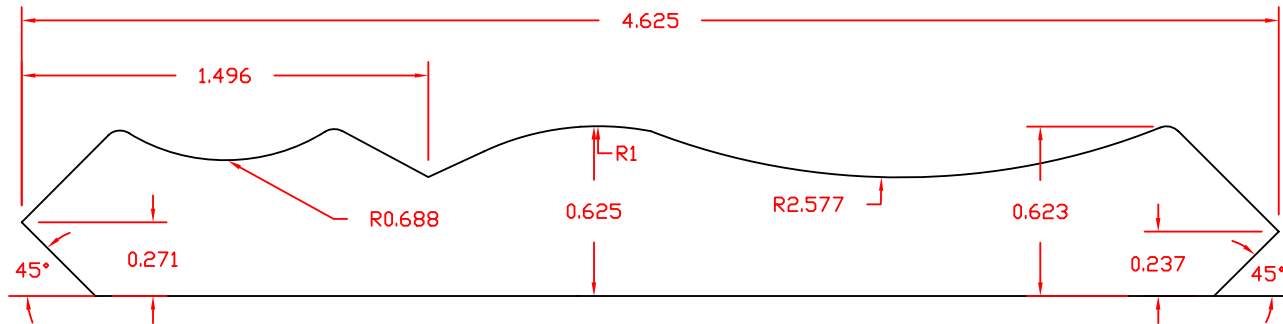

ATW 3027 CROWN  
WALL COVERAGE

4-5/8" Crown MOULDING  
ATW-3027

<p><b>Advanced TrimWright, Inc.</b><sup>TM</sup></p> <p>The New Standard of Exterior Trim Products</p> <p>250 Cape Highway East Taunton, MA 02718          Phone: 508-822-7745 Fax: 508-822-7734          Website: www.advancedtrimwright.com          © 2005 AdvancedTrimWright, Inc.</p>	SCALE	DATE	DESIGNED BY	CHECKED BY	APPROVED
	2:1	3/27/06	JEC		X
	PROFILE TYPE: CROWN MOULDING				
	SIZE: 5/8" X 4-5/8"				
LOCATION: S:\CADD\OFFICE\MOULDINGS\3027					
ATW-3027					